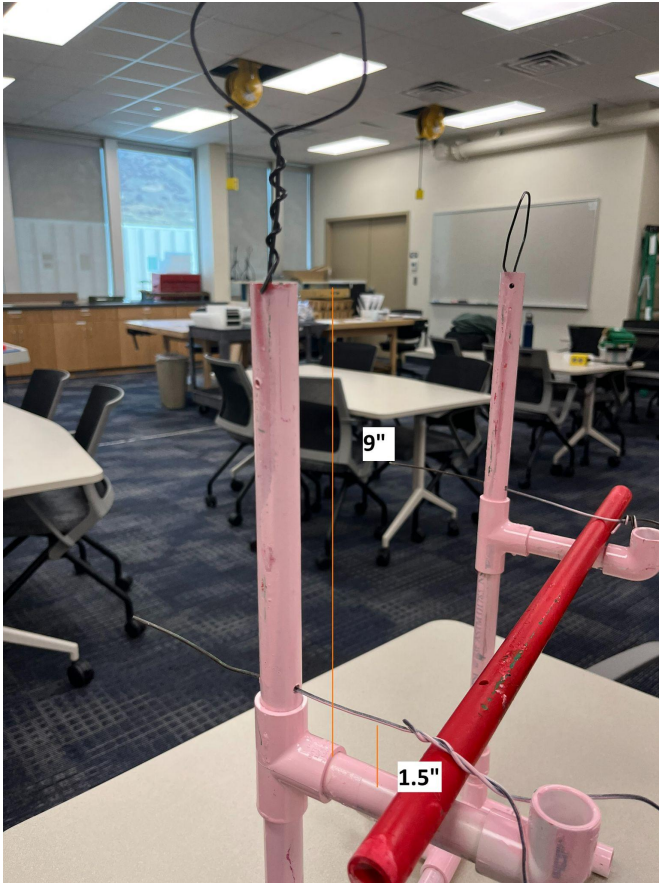

Lights

Pipe Stand (the length of the pipe rests is also 7")

Pins