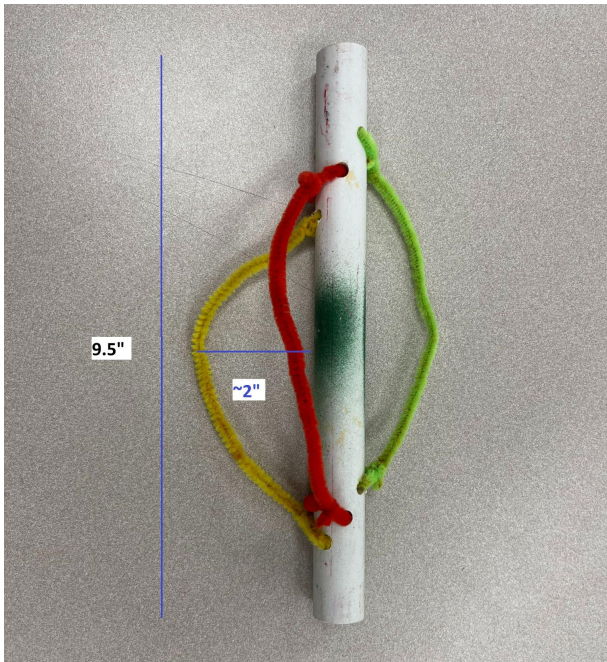

Lights

Pipe Stand (the length of the pipe rests is also 7")

Pins