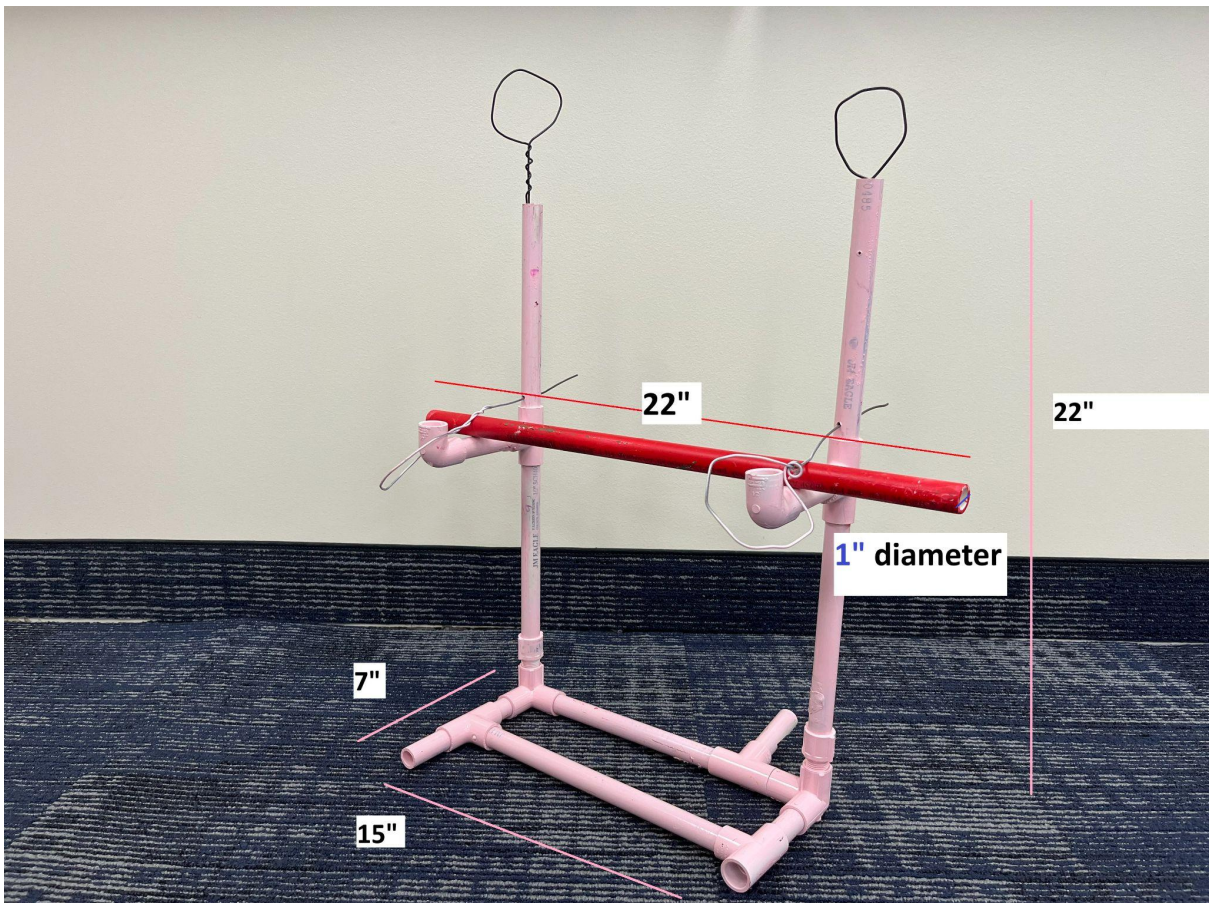

Lights

Pipe Stand (the length of the pipe rests is also 7")

Pins